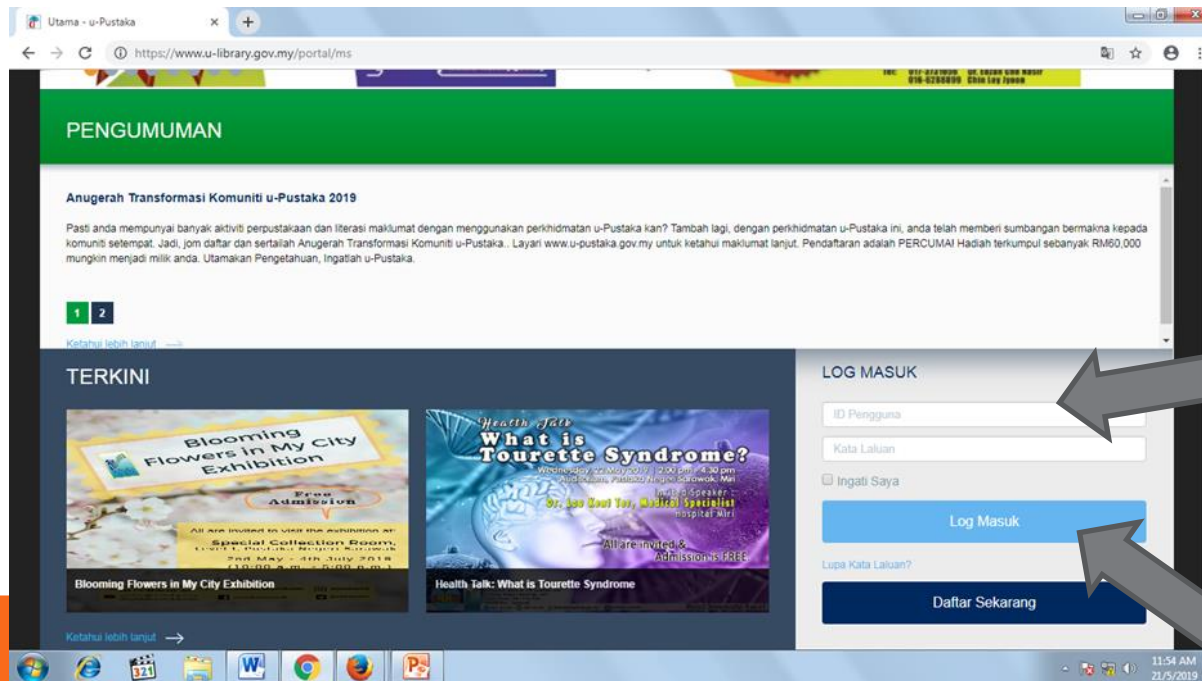

**PANDUAN RINGKAS MENGENAI
TACARA MENGGUNAKAN
PANGKALAN DATA BLISS**

**Bernama Library &
Infolink Service**

LANGKAH 1: SILA LAYARI WWW.U-PUSTAKA.GOV.MY

LANGKAH 2: MASUKKAN ID PENGGUNA SERTA KATA LALUAN DAN KLIK PAUTAN LOG MASUK

MASUKKAN ID PENGGUNA DAN KATA LALUAN

KLIK PAUTAN LOG MASUK

LANGKAH 3 : KLIK PAUTAN PANGKALA DATA

The screenshot shows the homepage of the u-library.gov.my portal. At the top, there are two promotional banners: 'Blooming Flowers in My City Exhibition' and 'What is Tourette Syndrome?'. Below these is a navigation bar with a search box and buttons for 'Log Masuk' and 'Daftar Sekarang'. The main content area is divided into several sections: 'PAUTAN PINTAS' (Shortcuts), 'BERKONGSIAN SUMBER' (Share Resources), 'SUAPAN RSS' (RSS Feeds), and 'ULASAN ELEKTRONIK TERBARU' (Latest Electronic Reviews). The 'PAUTAN PINTAS' section contains a table of quick links, with an arrow pointing to the 'Pangkalan Data' link.